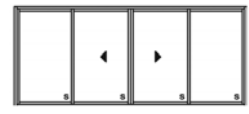

## SIDELIGHTS

Unit height 10mm smaller than sizes shown  
Width actual size shown

**Width**

600 for 2/4 Panel Door  
900 for 2/4 Panel Door

600 for 3/6 Panel Door  
900 for 3/6 Panel Door

Height - Door and Sidelights

2100mm  
2400mm

0 = fixed X = sliding

OX

OXX

OXXO

**Width**  
1500  
1800  
2000  
2100  
2400  
2700  
3000  
  
3000  
3600  
4000  
4200  
4800  
5400  
6000  
  
3000  
3600  
4000  
4200  
4800  
5400  
6000

Both width and height of the unit is 10mm smaller than sizes shown