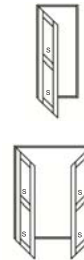

LARGE PANE DOOR

Both width and height of the unit is 10mm smaller than sizes shown

Width

Single Door 900

Double Door 1800

HINGE DOOR WITH MIDRAIL

Both width and height of the unit is 10mm smaller than sizes shown

Width

Single Door 900

Double Door 1800

SIDELIGHTS

Unit height 10mm smaller than sizes shown
Width actual size shown

Width

Large Pane 600
900

With Midrail 600
900

With Vents 600
900

Height - Door and Sidelights

2100mm
2400mm

Sidelights can be installed on one side or both sides of the door/doors and are constructed as an integral part of the frame.

Standard Finishes in all regions are Bronze Powder Coated, White Powder Coated and Natural Anodised. Special colours are available.